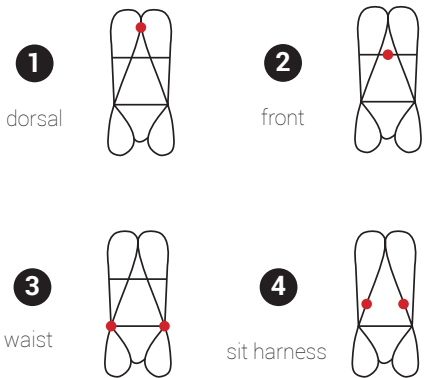

P 80E ISOL

Full body harness

EN 361, EN 358, EN 813

Ref. no.: AB 180 03

SPECIAL FEATURES

PREMITTED TO WORK IN POTENTIALLY EXPLOSIVE AREAS

MANUFACTURE

Webbing:	polyester 45 mm
Buckles:	automatic aluminium
Threads:	polyester

NUMBER OF ATTACHMENT POINTS

EN 813

VERSION	WEIGHT
M - XL	1800 g
XXL	1800 g

DORSAL ATTACHMENT POINT

EN 361

Dorsal attachment D-ring

FRONT ATTACHMENT POINT

EN 361

Front attachment point

BELT

EN 358

Work positioning belt with side attachment buckles

SIT HARNESS

EN 813

Attachment point for sit harness