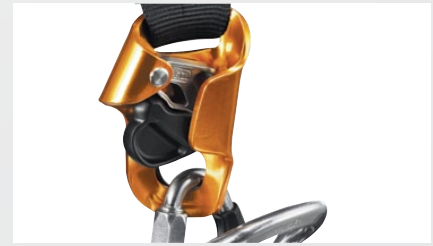

AVAO® BOD CROLL FAST C71CFA

Comfortable harness for rope access

NEW 2013

X-shaped dorsal construction

CROLL ventral rope clamp

Reinforced semi-rigid waistbelt

Leg loops equipped with FAST automatic buckles

Integrated CROLL ventral rope clamp. The shoulder-strap/waistbelt connector is equipped with a captive bar to inhibit connector rotation.

Shoulder straps with self-locking DoubleBack buckles for easier harness adjustment.

Two attachment points allow a PODIUM seat to be attached, for greater comfort during prolonged suspension.

- Integrated CROLL ventral rope clamp for ascending ropes
- The X-shaped dorsal construction wraps to reduce pressure points during prolonged suspension
- Wide, semi-rigid waistbelt and leg loops for excellent support. They are contoured and lined with breathable perforated foam for maximum comfort when suspended
- Foam shoulder straps are widely spaced to reduce neck chafing. When the waistbelt is weighted, they help distribute the load over the shoulders
- Waistbelt and shoulder straps equipped with self-locking DoubleBack buckles for quick and easy adjustment

- Leg loops equipped with FAST automatic buckles for quick and easy opening and closing without the need to readjust them, even while wearing gloves
- A ventral attachment point that distributes the load between the waistbelt and the leg loops during suspended work
- Two lateral attachment points transfer the load to the waistbelt for comfort when working with feet supported. They can be flipped back against the waistbelt when snagging is an issue
- Sternal and dorsal attachment point for connecting a fall arrest system