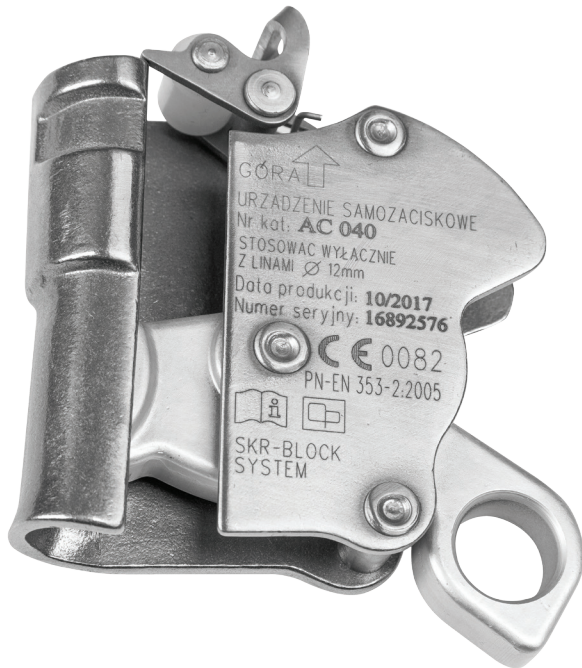

SKR-BLOCK

Guided type fall arrester

EN 353-2

Ref. no.: AC 040

Guided type fall arrester SKR-BLOCK intended for use with polyester work rope AC 200, 12mm dia. The device should be connected to full body harness by an oval connector, e.g. AZ 011.

The AC 040 device is a component of personal fall protection equipment.

The device should be used with PROTEKT work ropes, 12mm dia.

SPECIAL FEATURES

Protection of 1 PERSON

REF. NO.:	WEIGHT
AC 040 - without rope	360 g

AC 200

Work rope for SKR-BLOCK system

EN 353-2

Ref. no.: AC 200

Kernmantle polyester work rope, 12mm dia. Intended for use with guided type fall arrester AC 040 SKR-BLOCK. The rope has loop with thimble at both endings.

PARAMETERS

Material:	polyester
Diameter:	12 mm

LENGTH	LENGTH
10 m	30 m
15 m	35 m
20 m	40 m
25 m	50 m