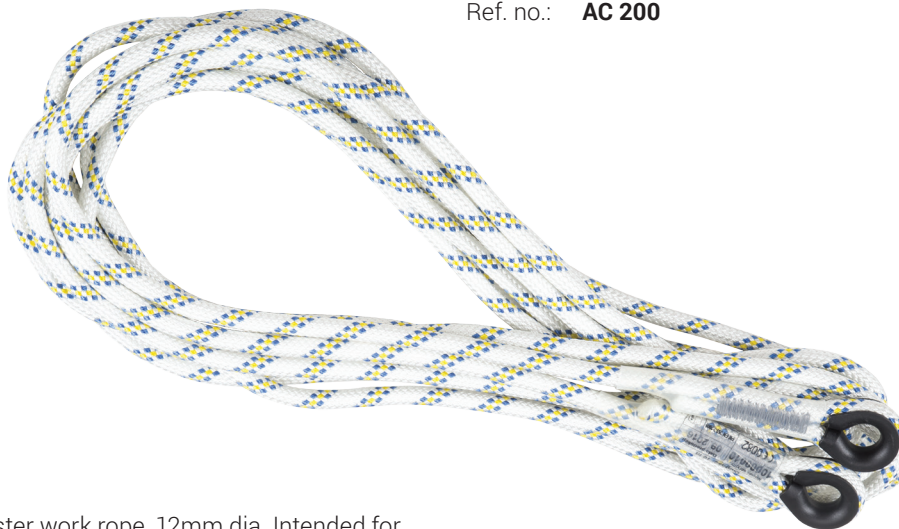

SKR-BLOCK

Guided type fall arrester

EN 353-2

Ref. no.: AC 040

Guided type fall arrester SKR-BLOCK intended for use with polyester work rope AC 200, 12mm dia. The device should be connected to full body harness by an oval connector, e.g. AZ 011.

The AC 040 device is a component of personal fall protection equipment.

The device should be used with PROTEKT work ropes, 12mm dia.

SPECIAL FEATURES

Protection of 1 PERSON

REF. NO.:	WEIGHT
AC 040 - without rope	360 g

AC 200

Work rope for SKR-BLOCK system

EN 353-2

Ref. no.: AC 200

Kernmantle polyester work rope, 12mm dia. Intended for use with guided type fall arrester AC 040 SKR-BLOCK. The rope has loop with thimble at both endings.

PARAMETERS

Material:	polyester
Diameter:	12 mm

LENGTH	LENGTH
10 m	30 m
15 m	35 m
20 m	40 m
25 m	50 m