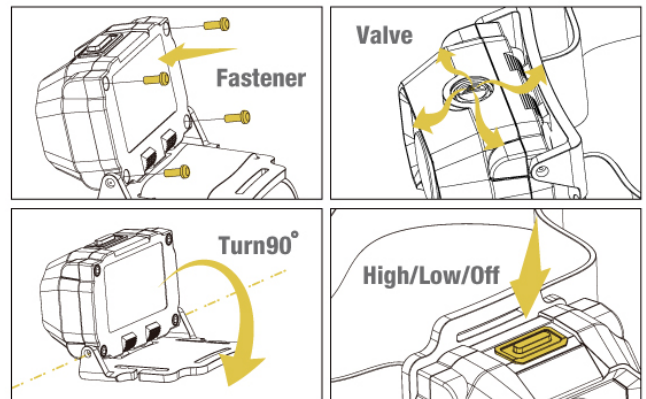

PRODUCT CODE: NSSAFA-HTPRO
OPTIONAL HELMET CLIPS: SPPCLIPS