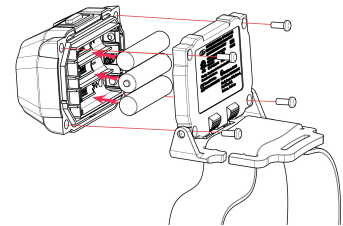

The HT PRO is a lightweight, tough, compact, head torch with dual light output from a CREE XP-G2 high output LED. The two light levels either 220 or 100 lumens are easily selected by using the top mounted tactile on/off switch, protected by a rubberised protective cover. Press the button once to switch the torch on at full brightness, press twice for the low setting and press again for off. The HT PRO has a light beam length of up to 100 metres and a runtime up to 5 hours.