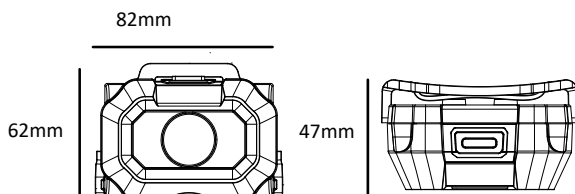

Register your purchase on the NightSearcher website to upgrade your warranty from 3 to 5 years, free of charge. www.nightsearcher.co.uk

SAFATEX - INTRINSICALLY SAFE LIGHTS